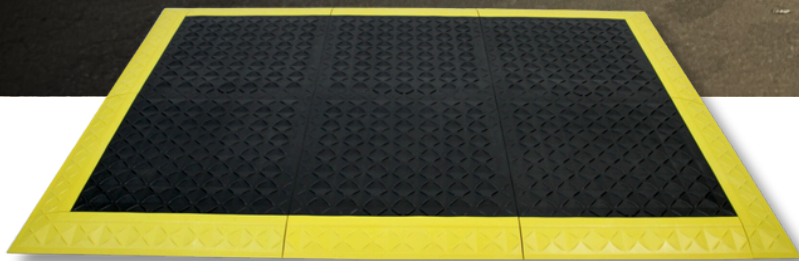

IS YOUR WELDING MATTING STANDING UP TO THE TEST?

WE HAVE THE SOLUTION

- Maximum Comfort and Support
- Class 1 Flame Resistant
- Unmatched Safety Features
- Real Cost Savings

WELD SAFE MATTING

*The world's greatest matting
solution and the only suitable
solution for your welding stations.*

ERGONOMIC SAFETY FLOORING FOR WELDING STATIONS

Safe-Flex™ FLOOR SYSTEM BY **ergo**advantage

- Class 1 Flame Resistant matting, easily withstanding weld sparks and hot metals
- Patented ergonomic support system for all-day energy return to the body
- Elimination of repetitive strain injuries from standing all day
- Patented leg structure allows for cord management under the matting
- Won't curl or tear, eliminating trip hazards
- Available in closed and open patterns for drainage where needed
- Our Gritted Anti-Slip product line is perfect for areas with slip-hazards

MAKE IT EASY WITH THE WORKSTATION MAT

- Three convenient sizes for a variety of working conditions
- Includes all safety edging
- Includes install instructions
- Easily adaptable when customizing your station down the road

[CLICK HERE FOR MORE INFORMATION](#)

3 ft x 3 ft

3 ft x 5 ft

3 ft x 8 ft