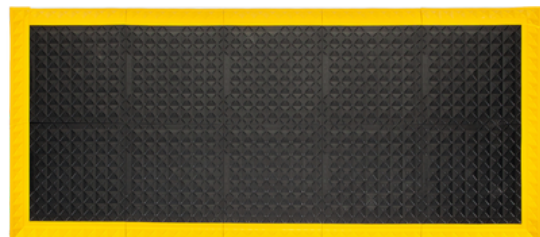

ERGONOMIC SAFETY FLOORING FOR WELDING STATIONS

Safe-Flex™ FLOOR SYSTEM BY **ergo**advantage

- Class 1 Flame Resistant matting, easily withstanding weld sparks and hot metals
- Patented ergonomic support system for all-day energy return to the body
- Elimination of repetitive strain injuries from standing all day
- Patented leg structure allows for cord management under the matting
- Won't curl or tear, eliminating trip hazards
- Available in closed and open patterns for drainage where needed
- Our Gritted Anti-Slip product line is perfect for areas with slip-hazards

MAKE IT EASY WITH THE WORKSTATION MAT

- Three convenient sizes for a variety of working conditions
- Includes all safety edging
- Includes install instructions
- Easily adaptable when customizing your station down the road

[CLICK HERE FOR MORE INFORMATION](#)

3 ft x 8 ft